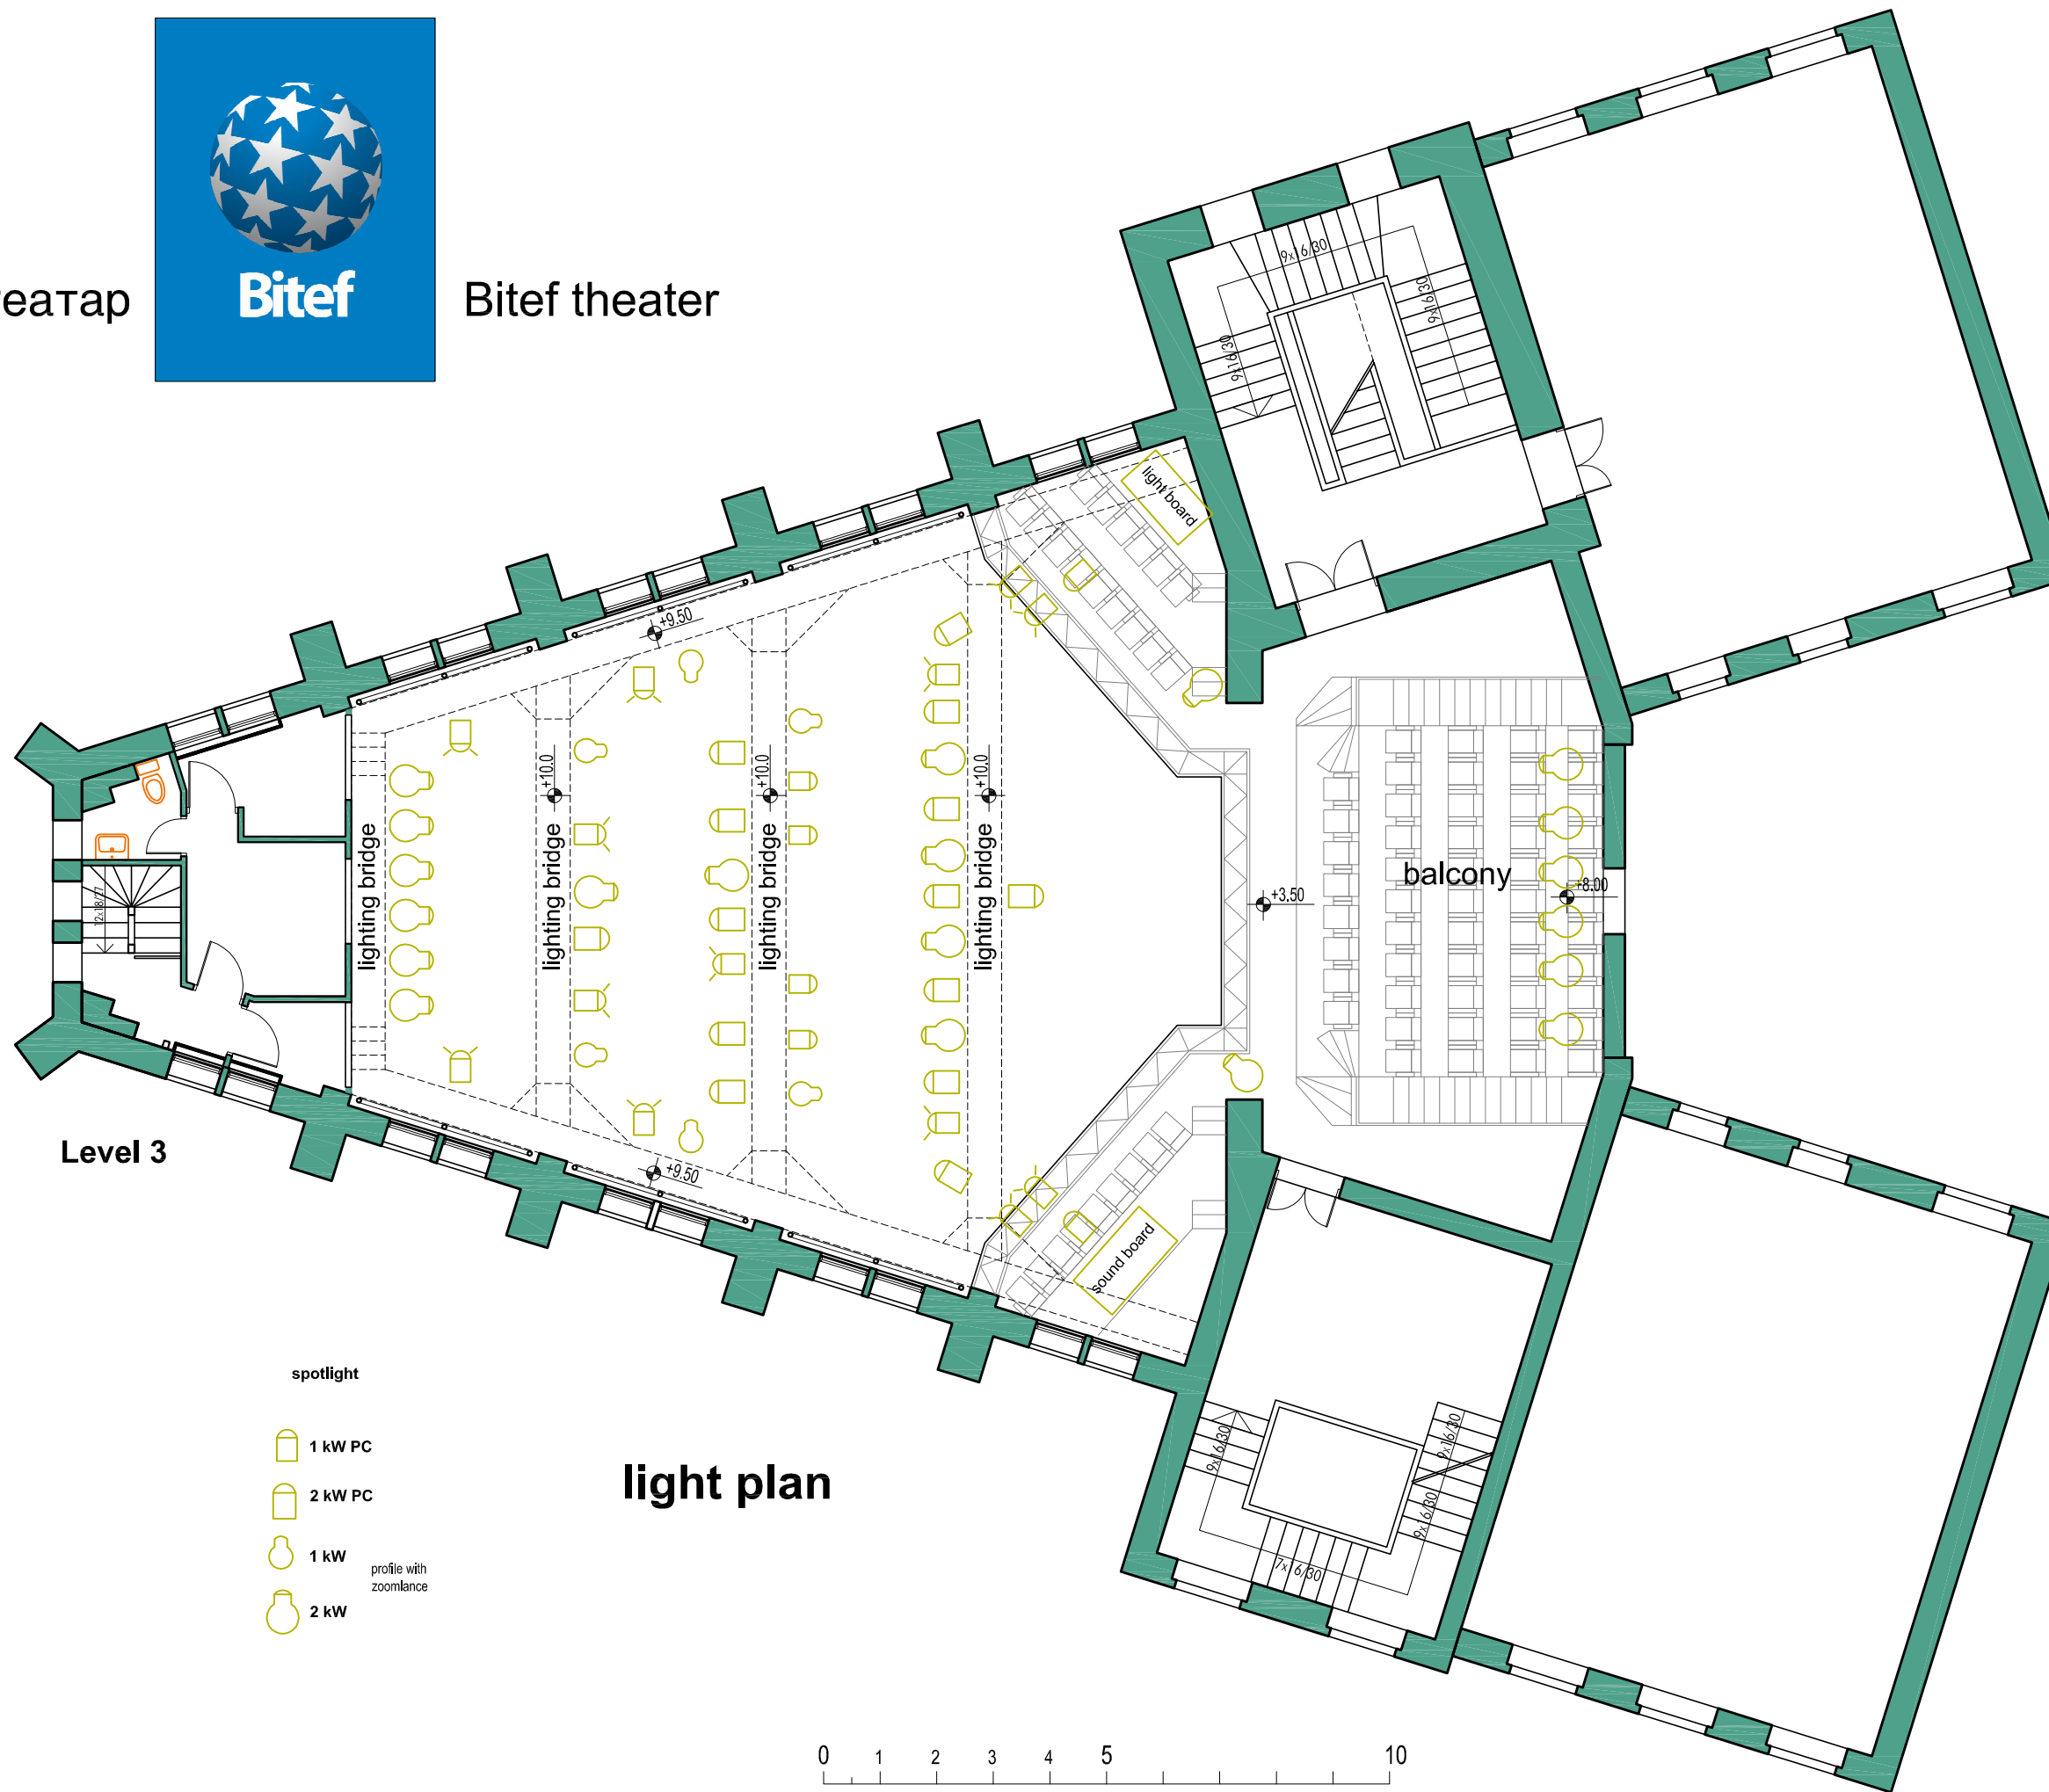

Битеф театар

Bitef theater

Level 3

spotlight

1 kW PC

2 kW PC

1 kW profile with zoomlance

2 kW

light plan